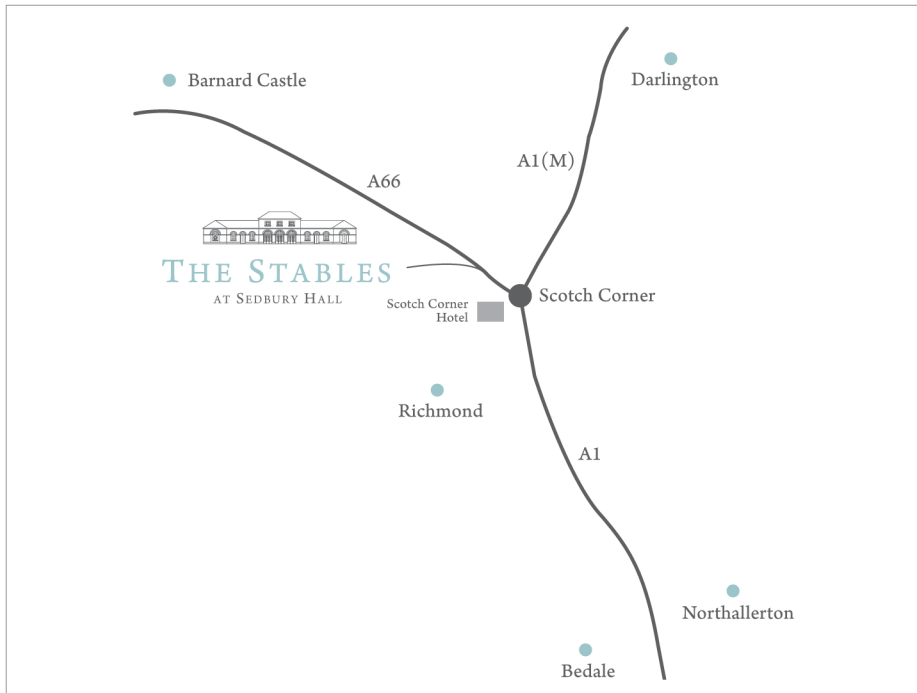

How to find us

The Stables at Sedbury Hall are located one mile from Scotch Corner heading west. The entrance is immediately after the lay-by exit on the left.